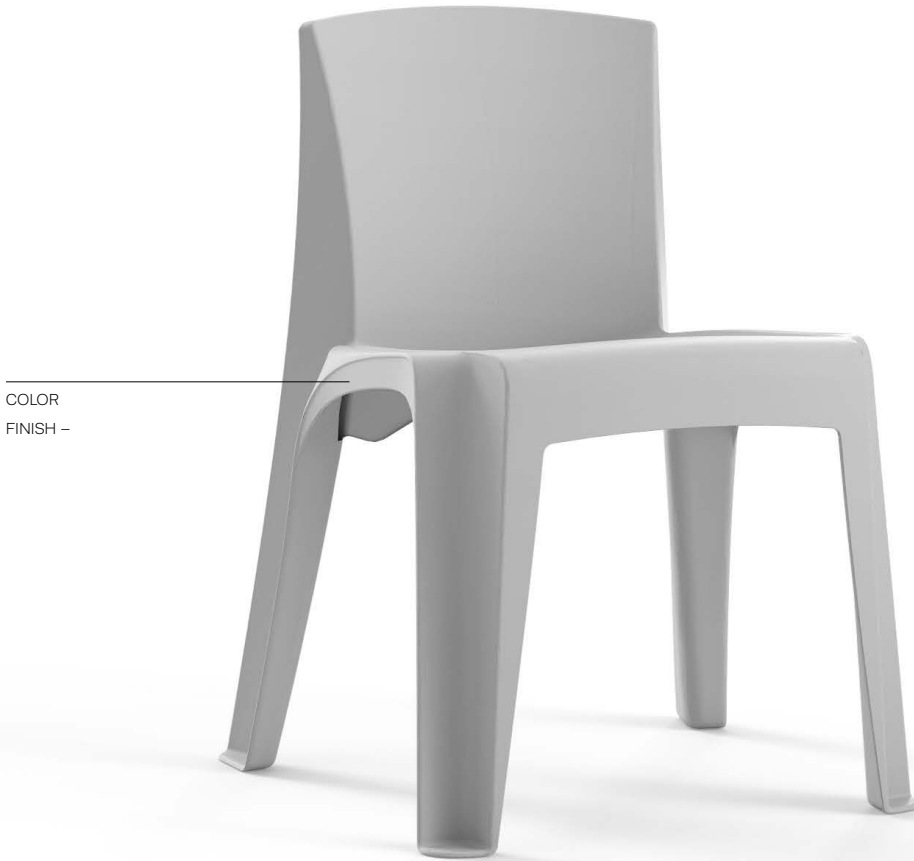

Caliber

Seating Collection

When ordering this product, specification codes must be added to unit Model Number, as shown below.

NOTE: Upholstery and/or additional options must be specified separately.

COLOR
FINISH -

Caliber

MODEL
NUMBER -

COLOR
FINISH -

SC400 -FG

BG Blue Grey

FG Fog Gray

SB Slate Blue

T Teal

Caliber

Seating Collection

SC400

DESCRIPTION –

Stacking Chair

DIMENSIONS –

Width 20.5

Depth 21

Height 30

Seat Width 18.5

Seat Depth 17.5

Seat Hight 18.5

Ship Weight 8.25

MODEL NO.

SC400

PRICE